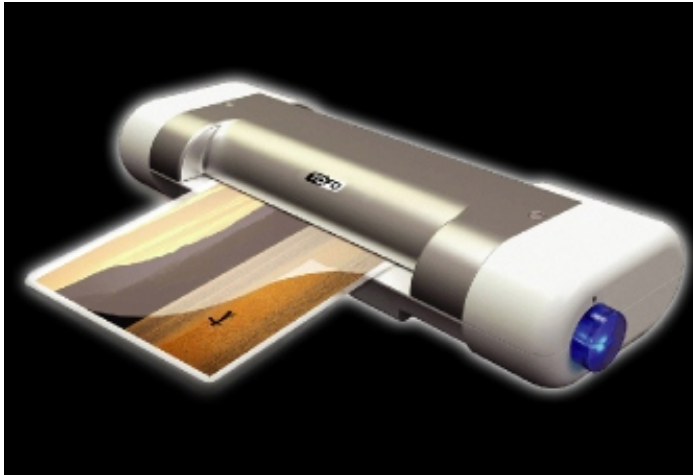

TOFO FS-240 (A4)

Preserve and enhance your items with the easy-to-use TOFO Series pouch laminator. TOFO series pouch laminator has an auto-functions for more convenient use. Capable of laminating larger documents up to 340mm wide and heating up in only three minutes. It is perfect for both home or office use. Ideal for laminating ID cards, badges, membership cards, luggage tags, menus, certificates and more.

Features

- Auto Dust Cover - to prevent from dust when not in use.
- Jam Cover up - to prevent jams and to maintain the machine
- One Touch Operating system
- Reverse Function
- High Powered Cooling Fan
- Photo Laminating
- Hot & Cold Laminating

MODEL	FS-240
Heating Method	Preheater + Hot Shoe
Max. Laminating Width	240mm
Thickness of Laminating Film	75mic - 175mic
Laminating Speed	590mm/min
Ready Time	3-5 min
Temperature Control	Digital (PID)
Q'ty of Rollers	4
Temperature Controller	Yes
Automatic Turn Off System	Yes
Reverse Function	Yes
Jam Cover Up	Yes
Auto Dust Cover	Yes
Cooling Fan	Yes
Cold Laminating	Yes
Photo Laminating	Yes
Power Consumption	400 W
Weight	5 kg
Dimension	520 x 210 x 134 mm